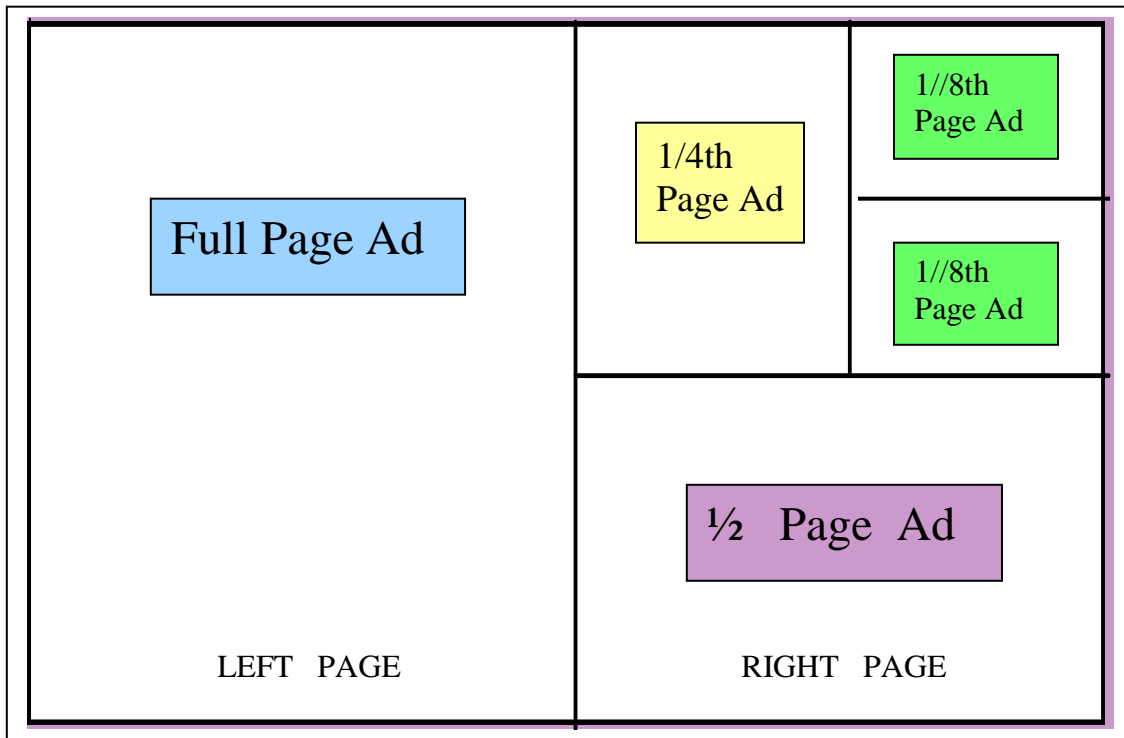

Pioneer Omega Ad Dimensions (in inches)

Full-page Ad 7-3/4 x 9-7/8

Half-page Ad 7-3/4 x 4-7/8

Quarter-page Ad 3-7/8 x 4-7/8

Eighth-page Ad 3-7/8 x 2-3/8

Full Page Ad

1/2 Page Ad

1/4th
Page Ad

1//8th
Page Ad

Left & Right Yearbook Page with Ad Dimension Sizes
Sample is not true to scale Ad dimensions listed above.